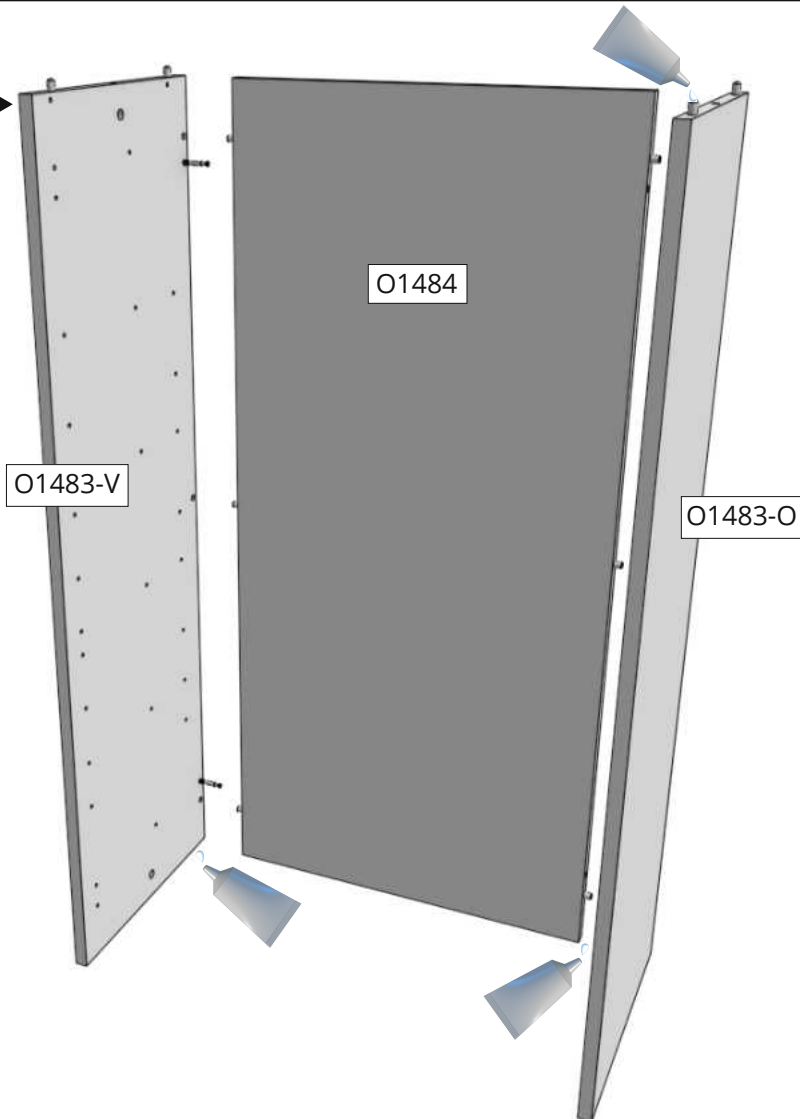

2

HUOM! Obs!