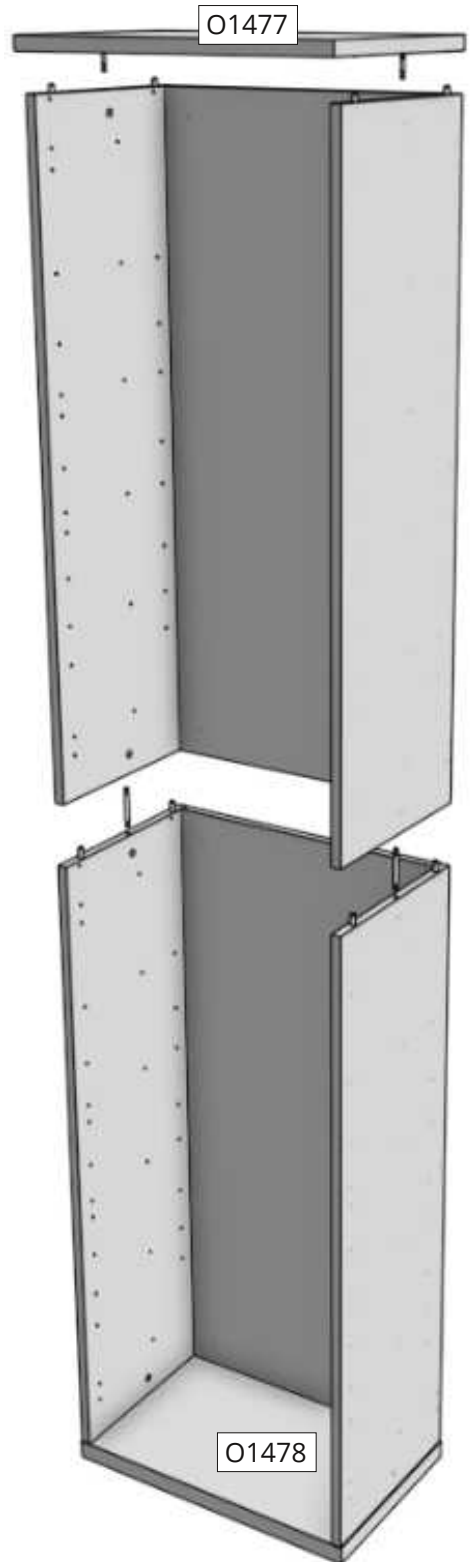

6B

2x
H1044-2

4x
H1098

2x
H1044-3

4x
H1044-2

4x
H1098